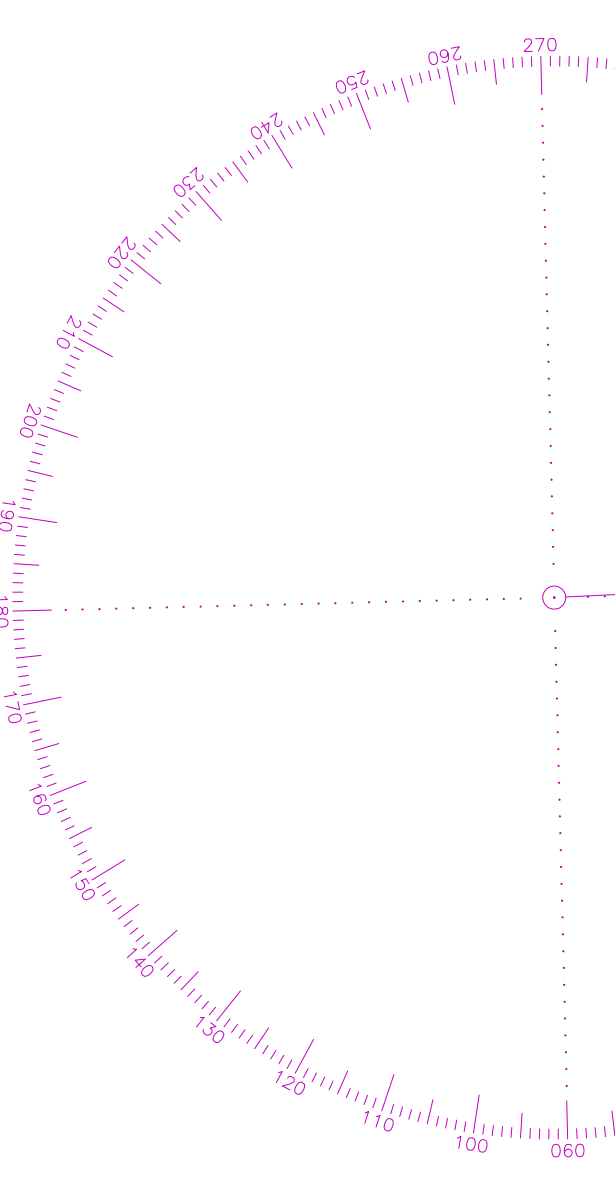

RIVER HUMBER HULL ROADS WEST MIDDLE

DEPTHS IN METRES
SCALE 1 : 5000
SURVEYED BY
Harbour Master, Humber
ASSOCIATED BRITISH PORTS
7th April 2026

PLACE	Heights in metres above Chart Datum	Chart Datum and remarks
MANINGHAM	7.3	3.9m below O.D. Neapn
KING GEORGE DOCK	7.6	6.0
ALBERT DOCK	7.6	5.9